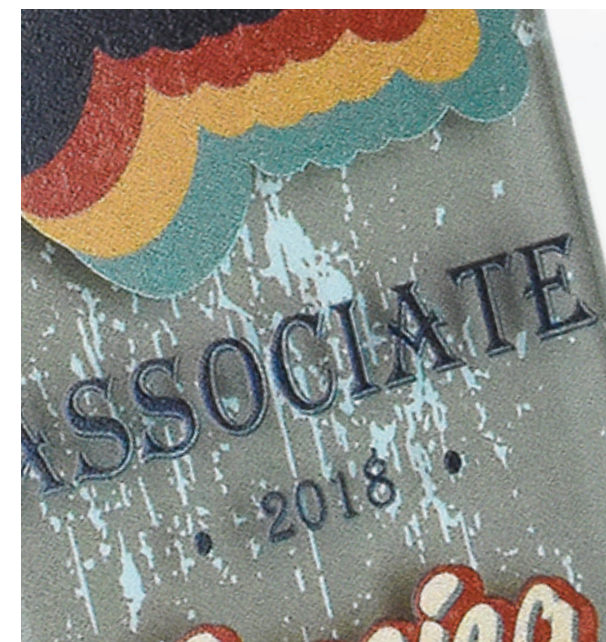

BAMBOO

ALUMINUM

EBONY WOOD

PRICING

Sz.	1-5	6-25	26-50	51-125	
7"	\$136	\$118	\$111	\$106	4C
9"	\$166	\$148	\$141	\$136	4C
11"	\$171	\$154	\$146	\$141	4C

 GIFT BOX INCLUDED

ACRYLIC FACEPLATE

Give your award a lustrous look by adding a Starphire Acrylic Faceplate.

Let your creativity flow in vivid, full color graphics and text when you select an acrylic faceplate to adorn the American Walnut, Bamboo, Aluminum or Ebony award. The looks you can create are limitless.