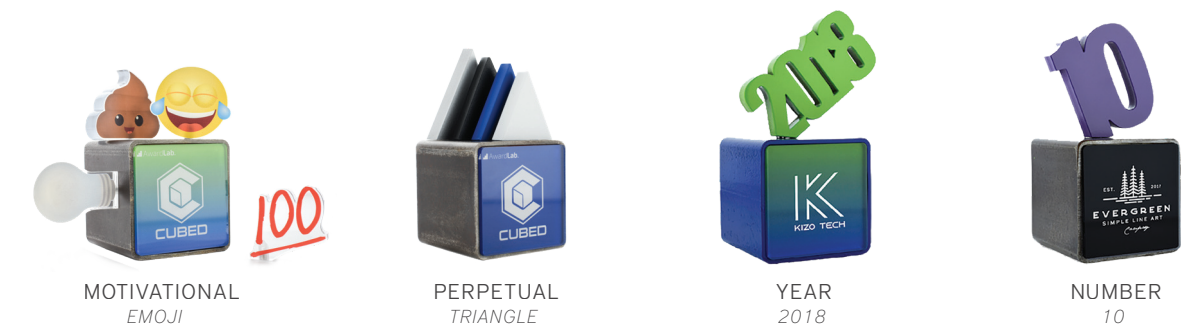

To see all magnetic accessory options, visit us at visionsawards.com/awardlab/cubed.

MAGNETIC ACCESSORY COLOR OPTIONS

4 SHOW OFF YOUR CUBE

With your fully customizable Cube and our quick turn-arounds, you'll be ready to show this off in no time. So what are you waiting for? Start designing!

To see more examples, visit us at visionsawards.com/awardlab/cubed.

MOTIVATIONAL PACKS

Boost morale and engage employees with modern, iconic symbols and positive phrases of a job well done.

Flame Kit

Bubble Kit