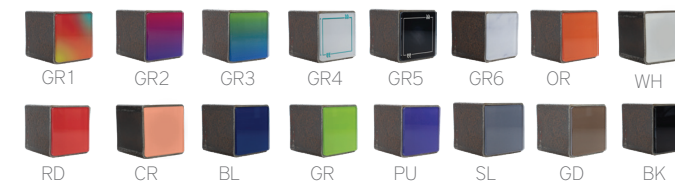

See all finish options to the right.

2 CUSTOMIZE YOUR FACEPLATES

Each Cube comes with two faceplates for the front and back of the Cube. Add graphics, logos, personalization, or anything else that can be digitally printed. Setup, personalization and copy changes are included in the price.

You can also use these as whiteboards! See all faceplate options to the right or visit us at visionsawards.com/awardlab/cubed.

CUBE BASE COLOR OPTIONS

CUBE RAW BASE

FACEPLATE OPTIONS (IMPRINT AREA 2.7188 X 2.7188)

3 CHOOSE YOUR MAGNETIC ACCESSORIES

Choose your packs and accessories. You can buy a standard accessory pack or purchase accessories individually to build your own! The accessories are offered in 19 different colors!